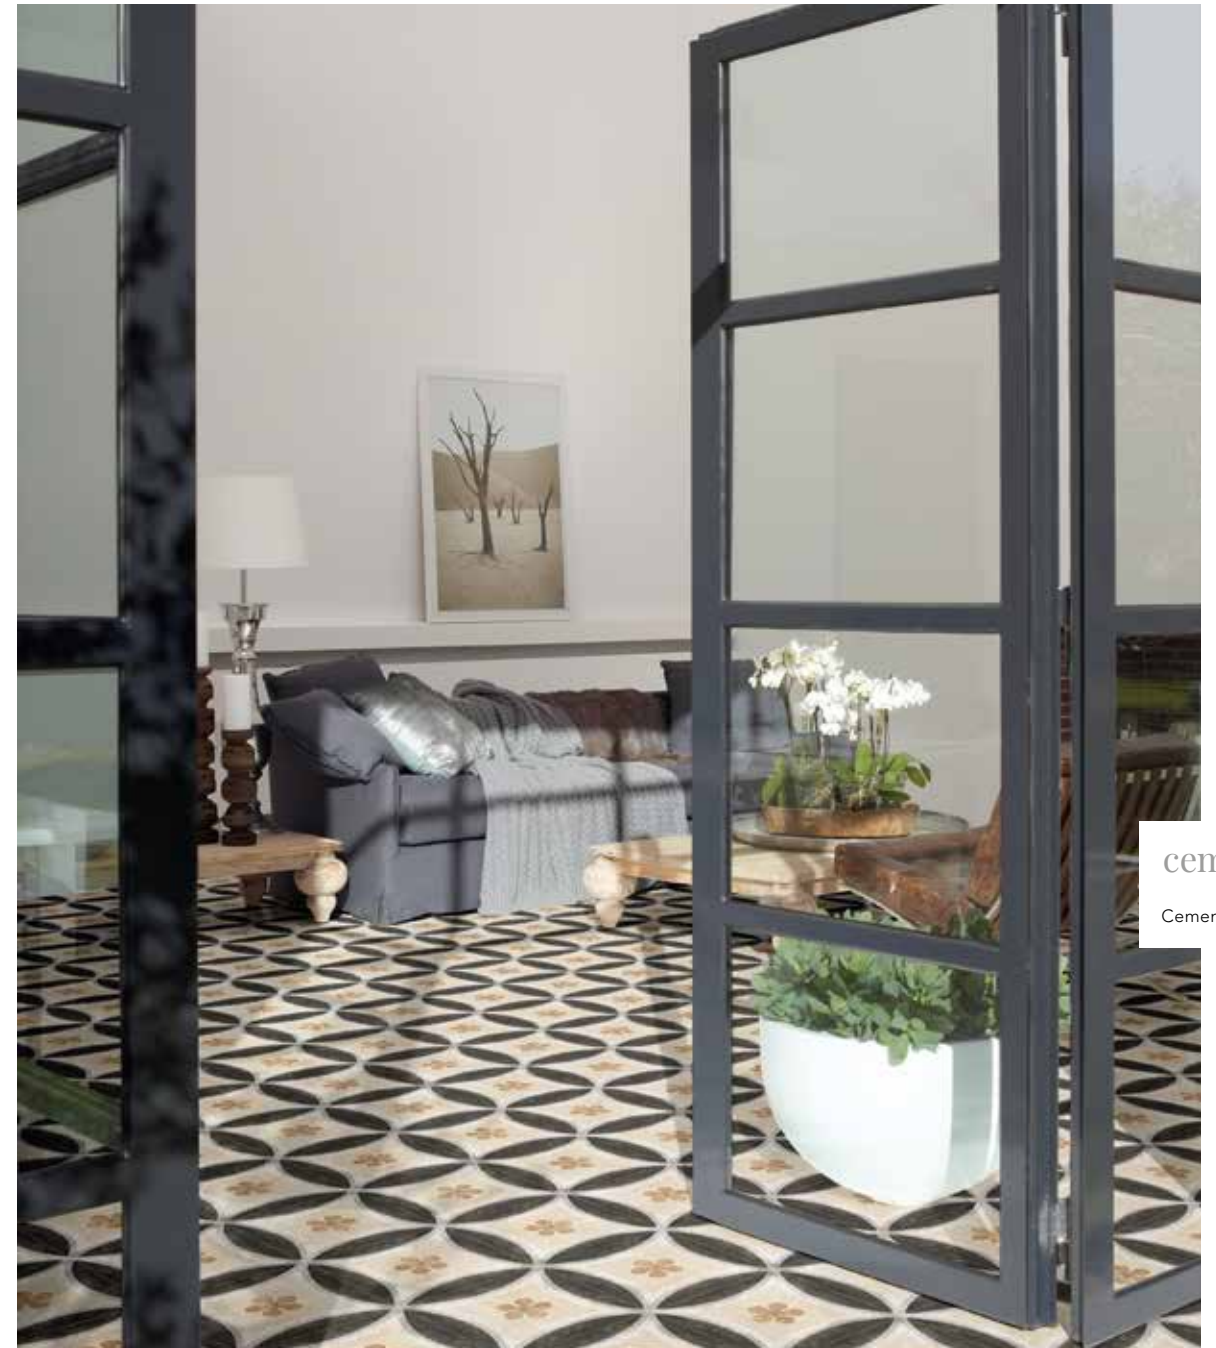

A wall of blue and white patterned tiles, featuring various geometric and floral designs. A shower fixture with a handheld showerhead is mounted on a wooden panel in the center. The floor is made of light-colored, rectangular tiles.

maioliche

Maioliche 2 Blu
900 Bianco

maioliche

Maioliche 4 Blu
Maioliche 6 Blu
900 Cotto

maioliche

Maioliche 1 Blu
Maioliche 6 Blu
900 Bianco

maioliche

Maioliche 4 Blu
Maioliche 3 Blu
900 Cotto