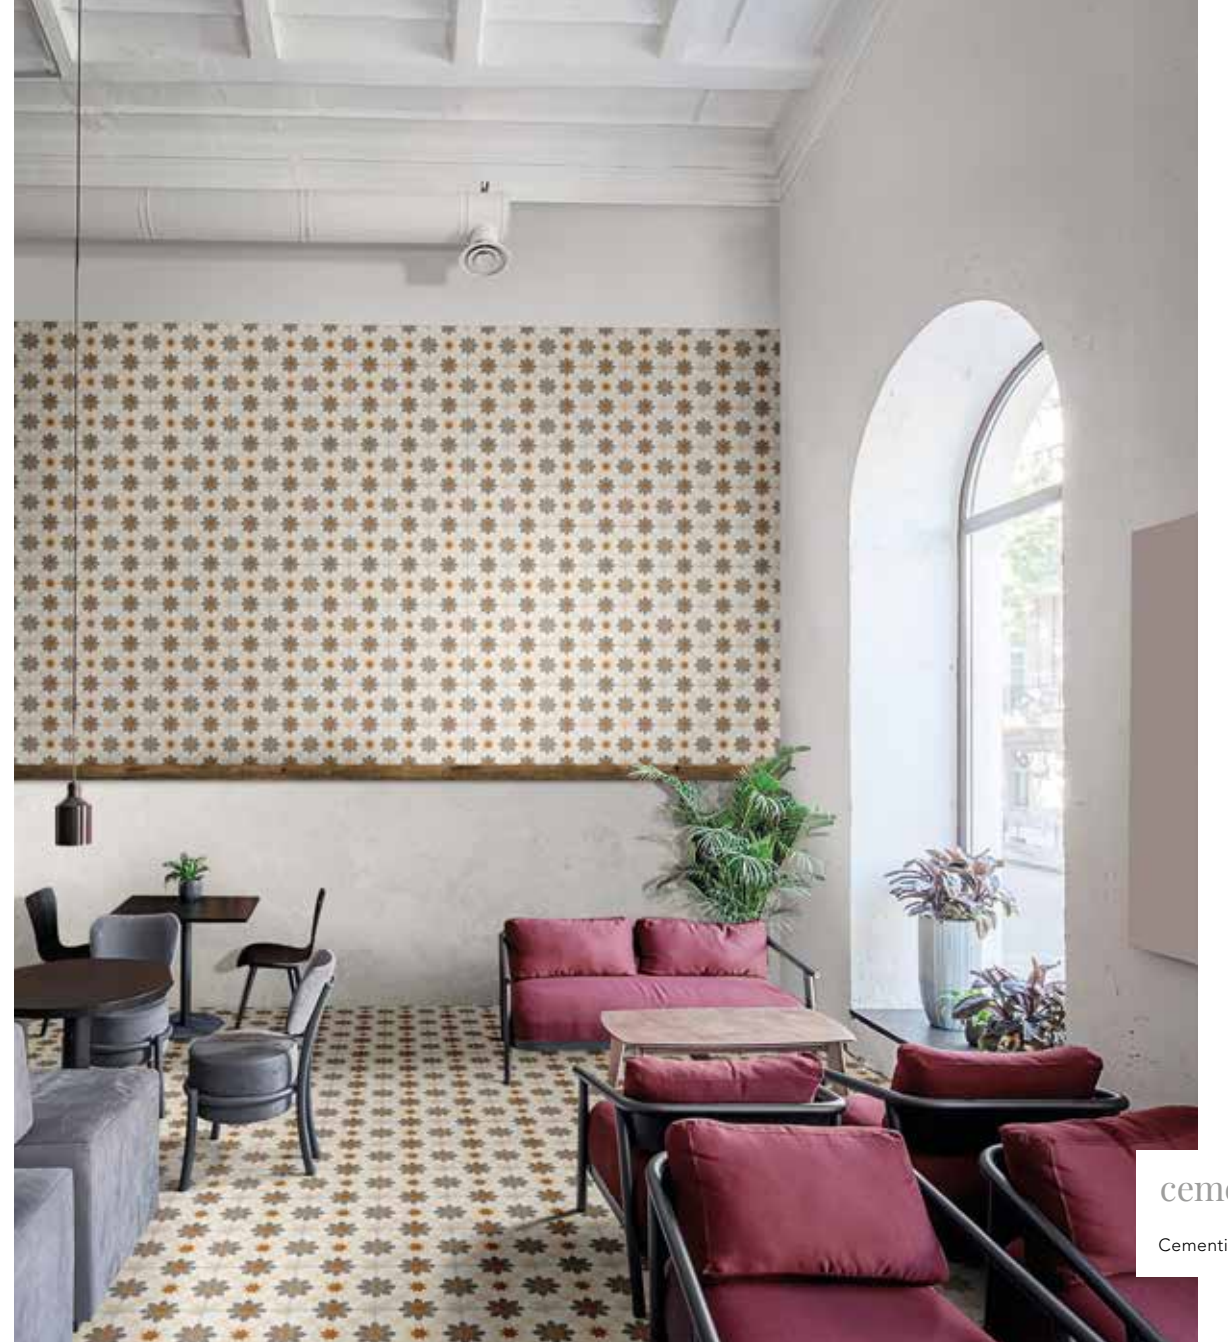

cementine

Cementine 5
900 Beige

cementine

Cementine 4