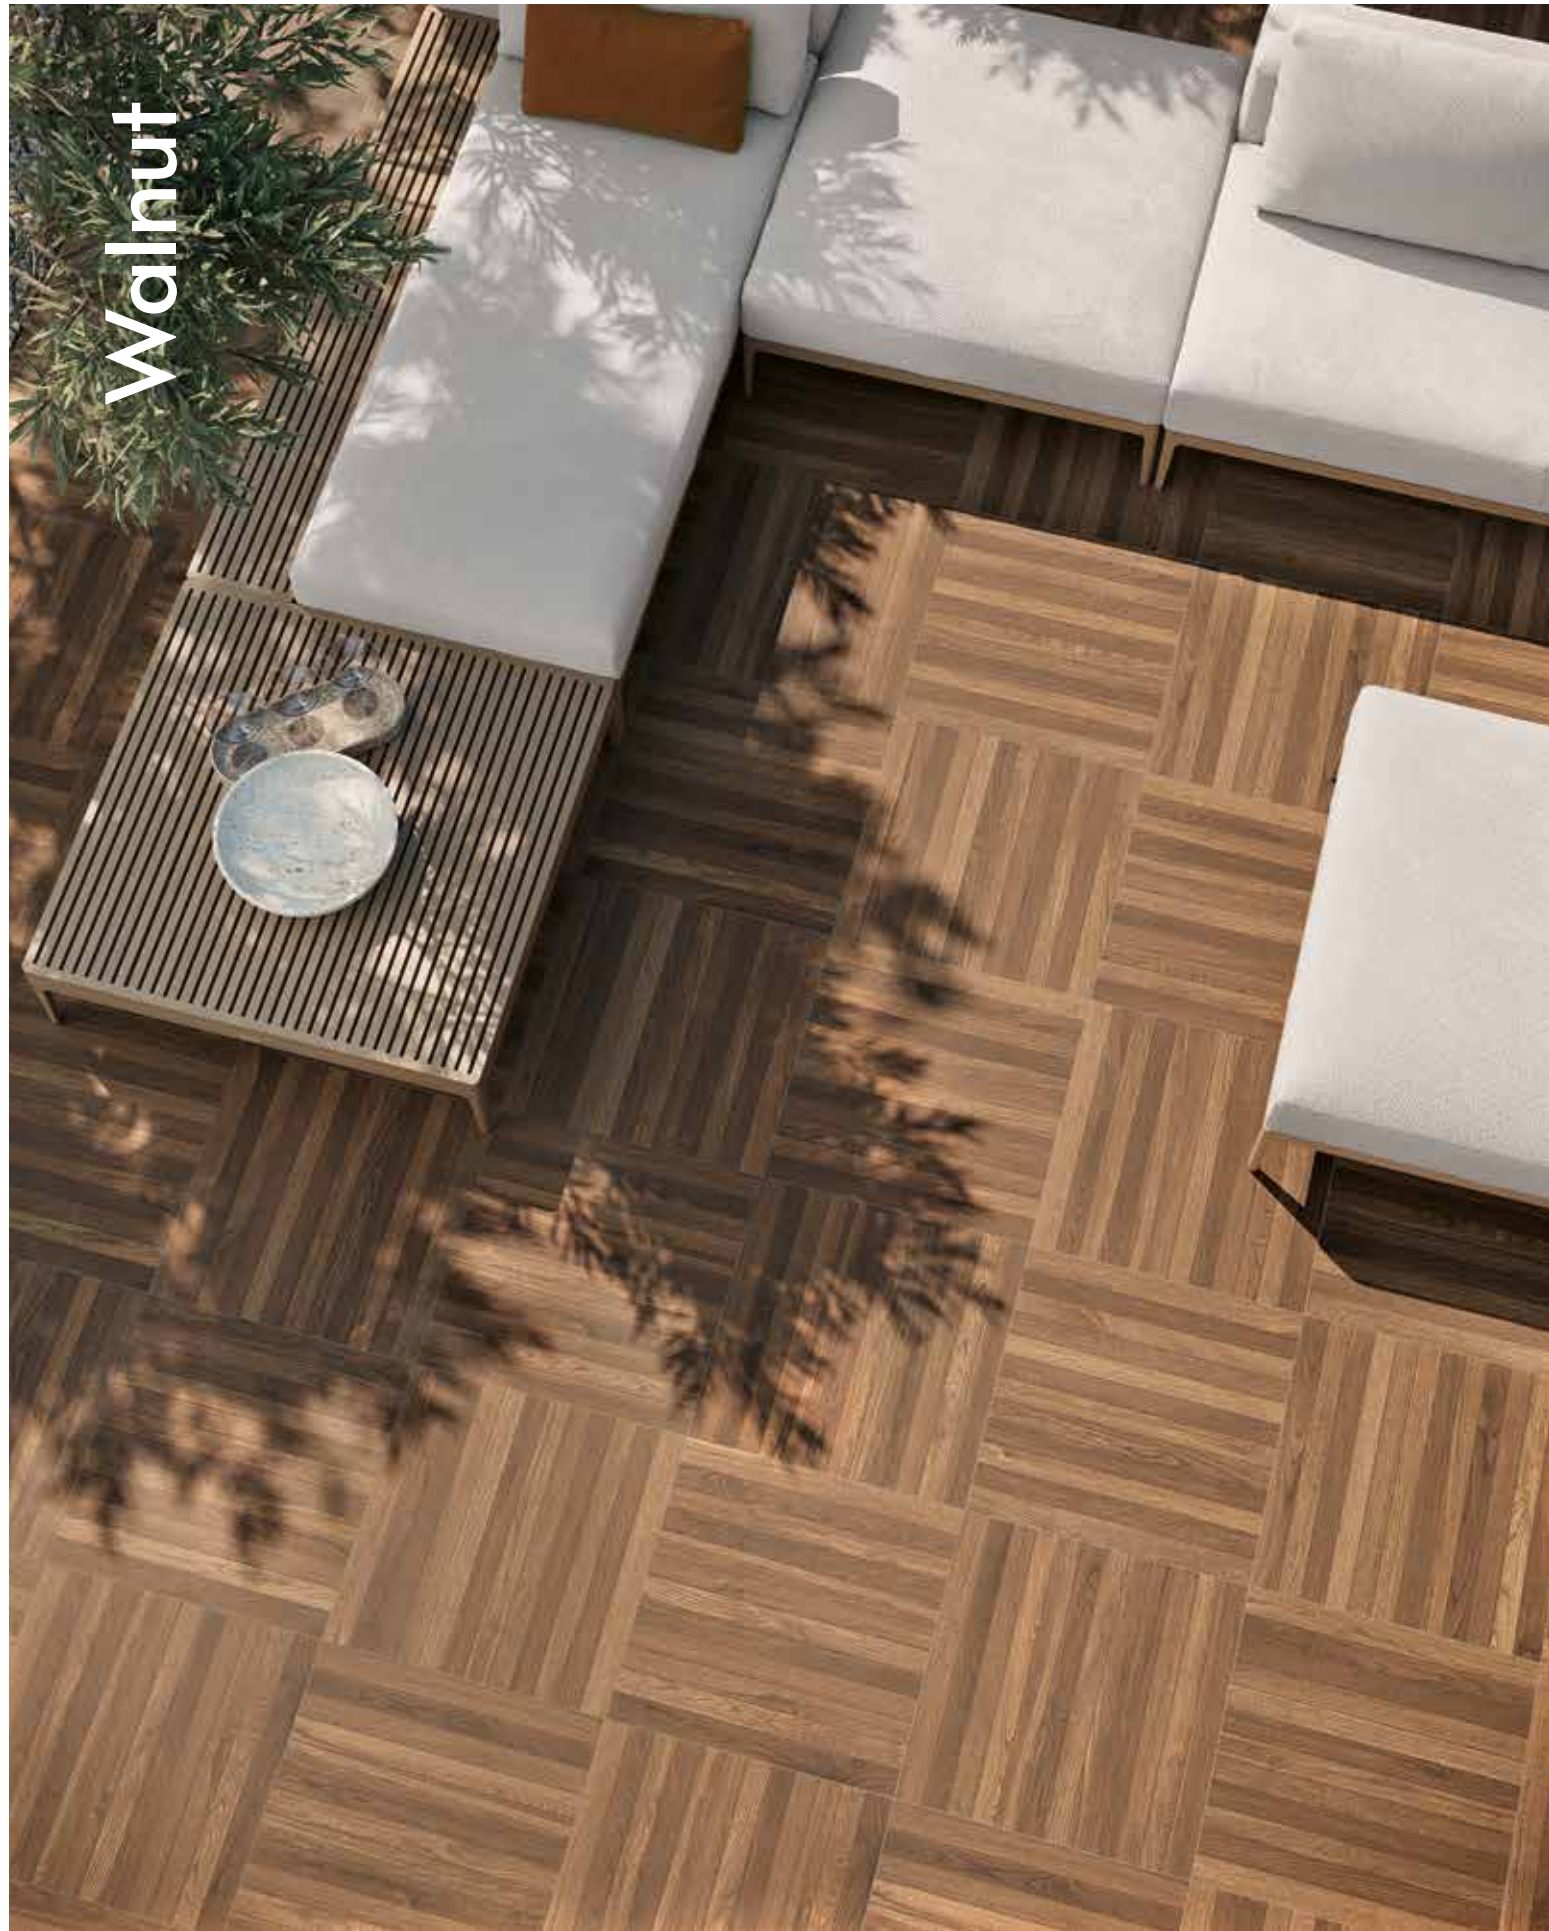

Walnut

L'ÉLÉGANCE TYPIQUE DU TECK POUR L'EXTÉRIEUR. L'innovation technologique NovaBell génère des surfaces authentiques et durables. Le design des modules Bacchette propose l'élégance typique des tecks pour extérieur, avec tous les avantages du grès cérame OutWalk de 20 mm d'épaisseur.

DIETYPISCHE ELEGANZ VON TEAKHOLZ FÜR DEN AUSSENBEREICH. Die innovativen Technologien von NovaBell sind die Basis für authentische, langlebige Flächenbeläge. Das Design der Bacchette-Module vermittelt die typische Eleganz von Teakholzbelägen für den Außenbereich mit allen Vorteilen, die das Feinsteinzeug OutWalk in Stärke 20 mm bietet.

THICKNESS
20
MM