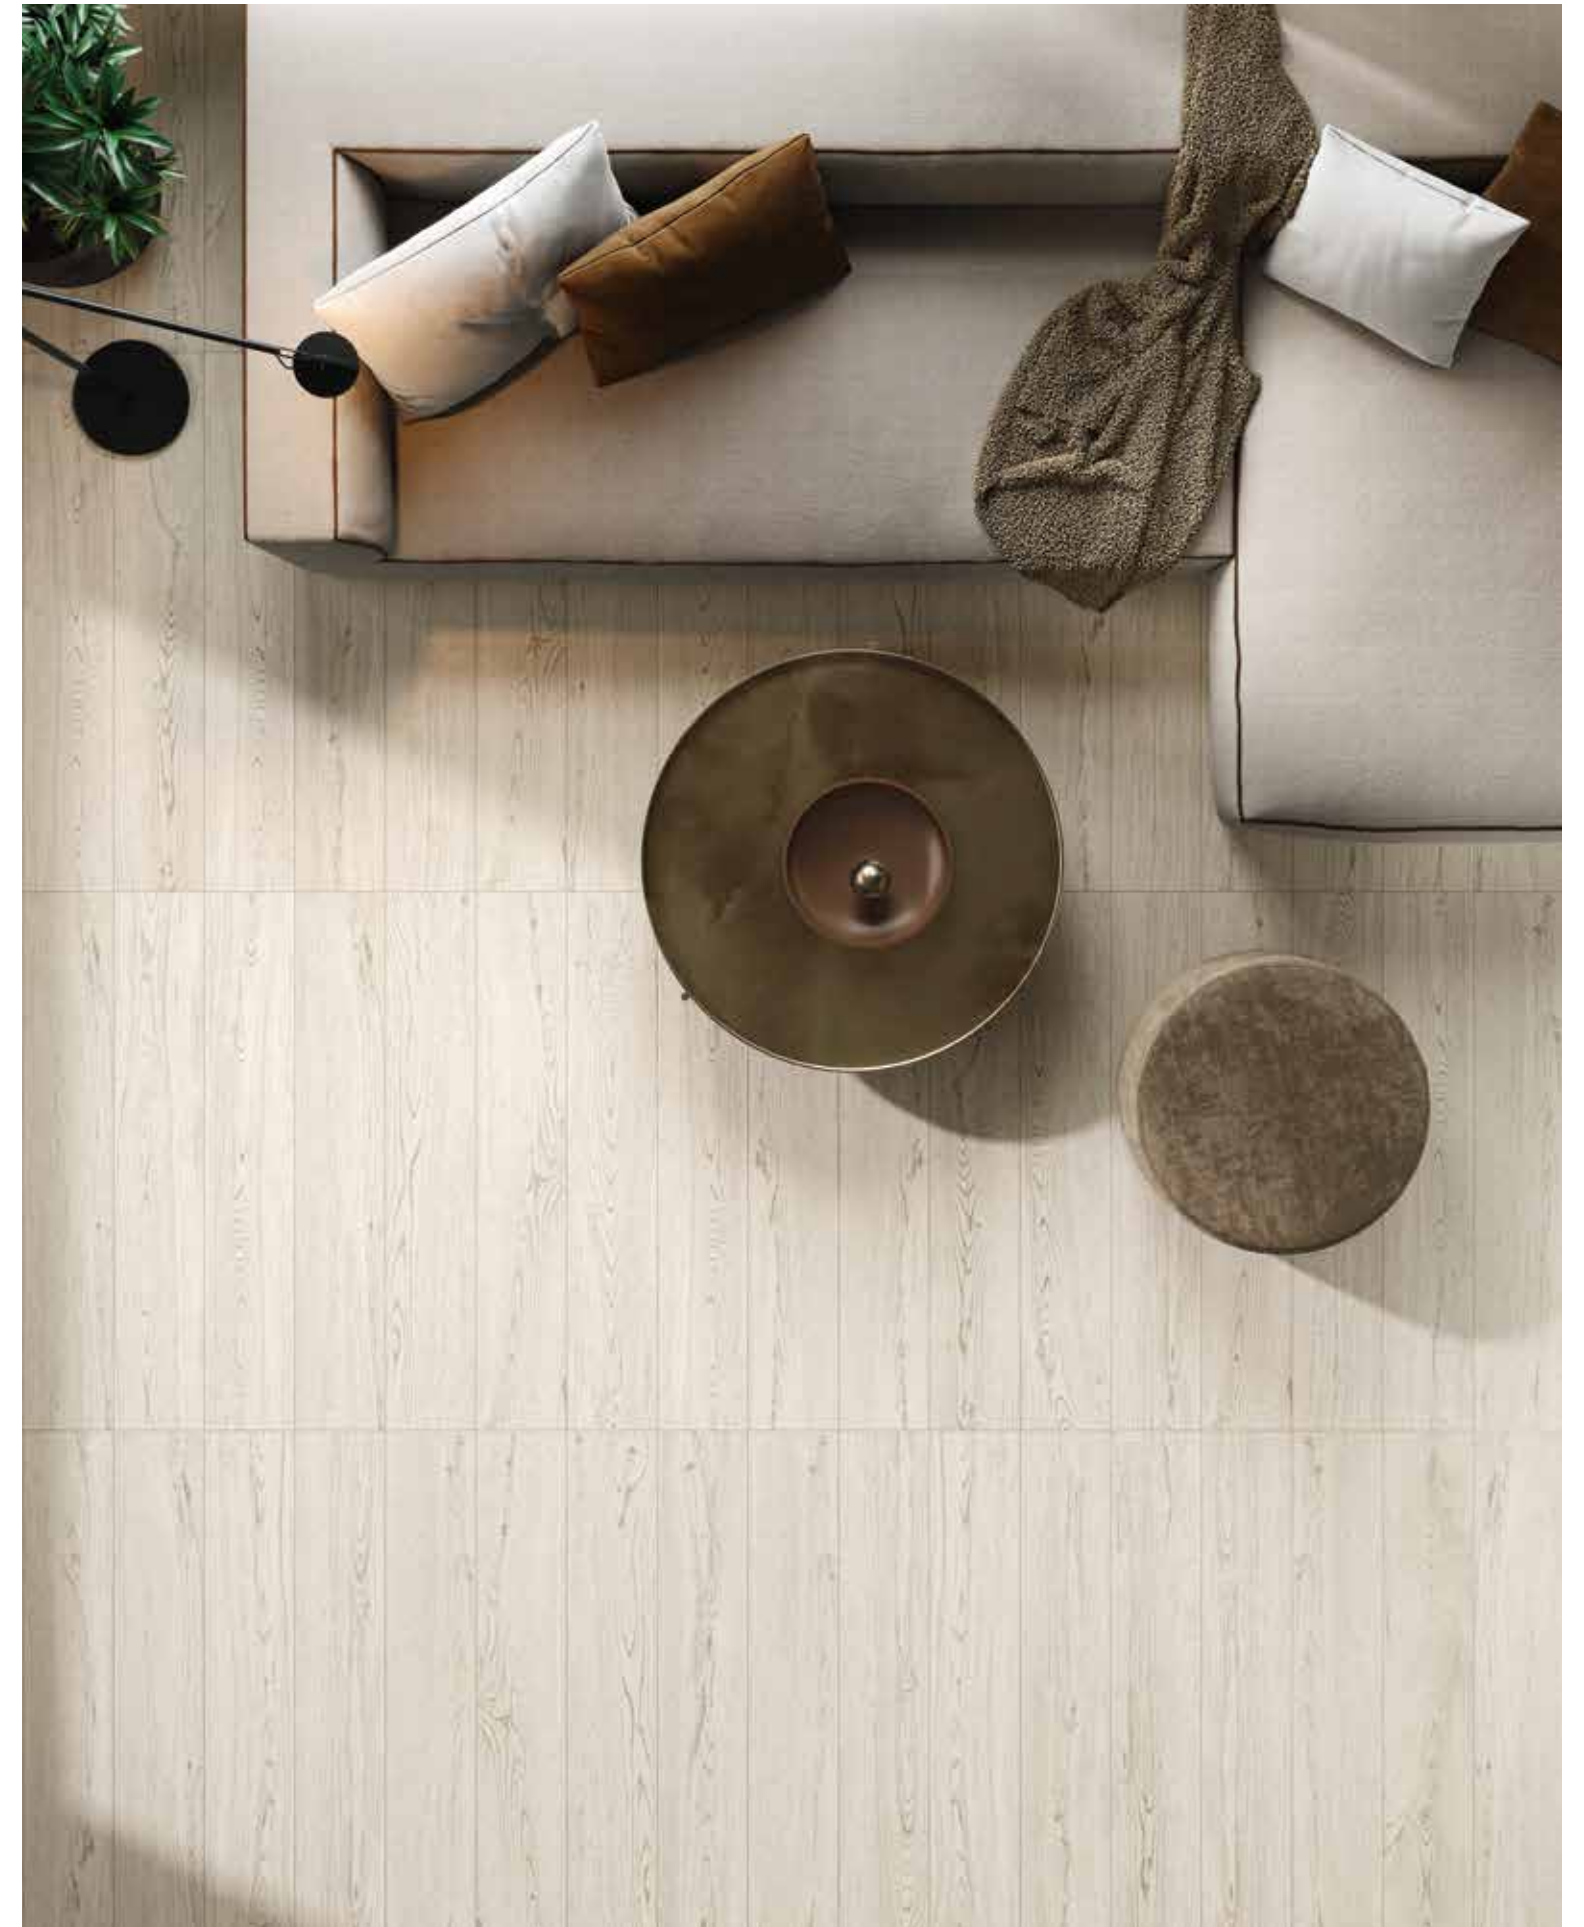

QUALITY, SUSTAINABLE PORCELAIN STONEWARE.

Safe Life

GRES PORCELLANATO DI QUALITÀ E SOSTENIBILE. Nordic Wood è realizzato utilizzando almeno il 40% di materiale riciclato e il suo processo produttivo ha un impatto davvero contenuto.

Il gres porcellanato NovaBell è composto da sole materie prime naturali ed ecocompatibili, è un materiale sicuro, igienico e di facile manutenzione.

Nordic Wood is made from at least 40% recycled material and the impact of its production process is truly low.

NovaBell porcelain stoneware consists of only natural eco-friendly raw materials and is safe, hygienic and easy to care for.

GRÈS CÉRAME DE QUALITÉ ET DURABLE. La collection Nordic Wood est fabriquée à partir d'au moins 40 % de matériaux recyclés et son processus de production a un impact environnemental maîtrisé.

Le grès cérame NovaBell est composé uniquement de matières premières naturelles et écologiques : c'est un matériau sûr, hygiénique et facile à entretenir.

HOCHWERTIGES UND NACHHALTIGES FEINSTEINZEUG. Nordic Wood wird mit einem Rezyklatanteil von mindestens 40 Prozent in einem Produktionsprozess mit nur sehr geringen Umweltauswirkungen hergestellt.

Das Feinsteinzeug von NovaBell besteht ausschließlich aus natürlichen und umweltfreundlichen Rohstoffen und ist ein sicheres, hygienisches und pflegeleichtes Material.