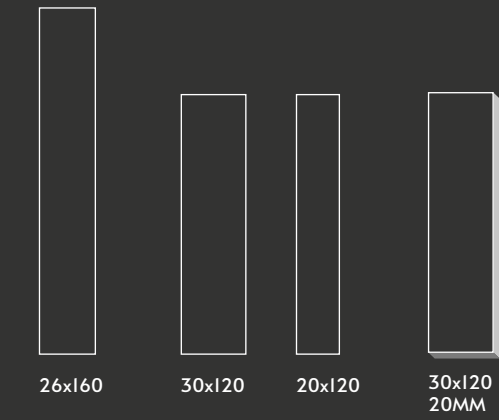

Nordic Wood / Flamed

Sizes: