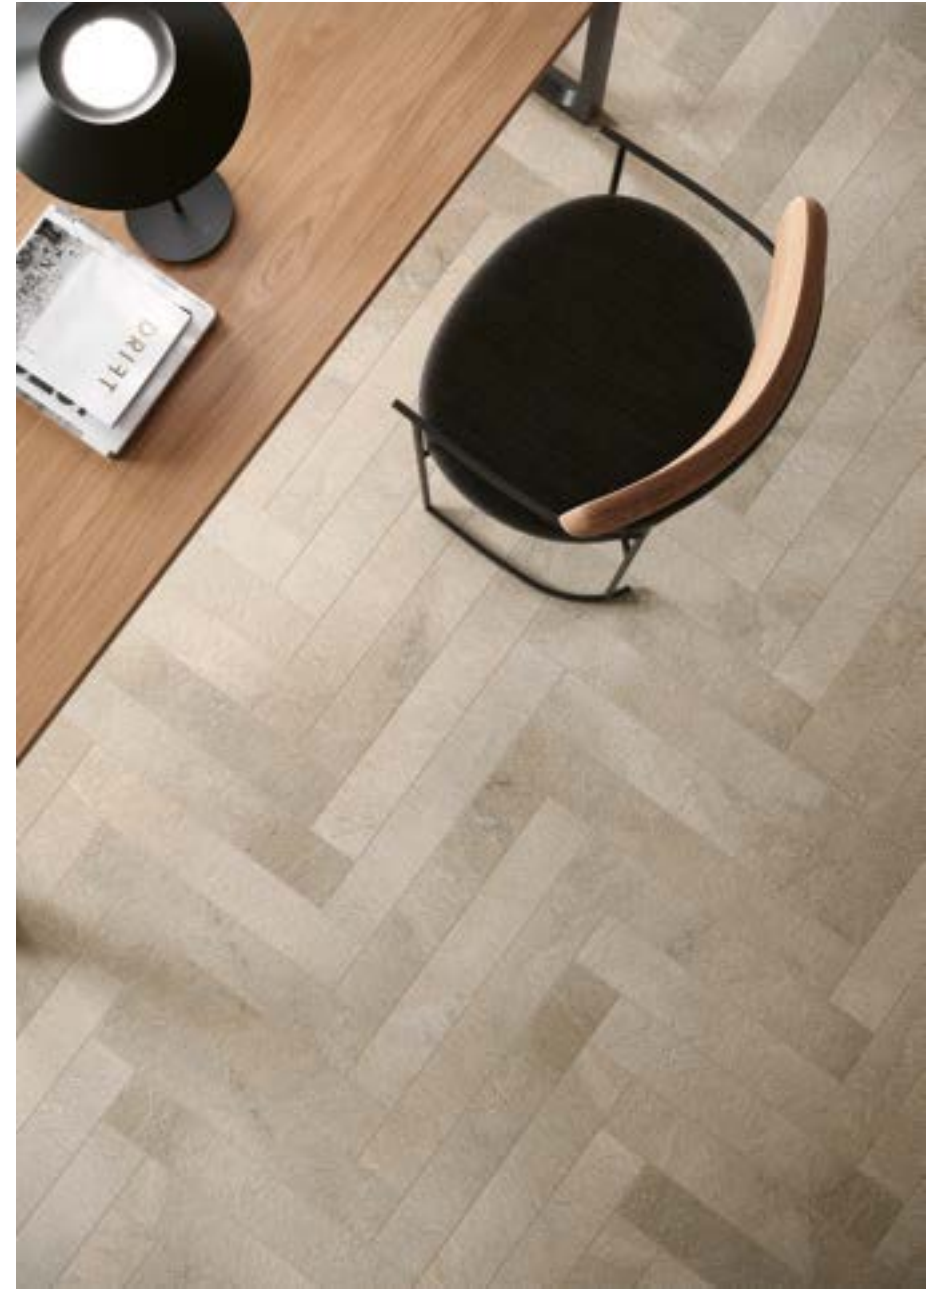

Modern architecture meets the beauty of the past to create a space of warm comfort and beauty.

Collection: Native Stone | Color: Alver Beige

Collection: Native Stone | Color: Alver Beige – Fishbone

Collection: Native Stone | Colors: Alver Beige, Authentic Brown