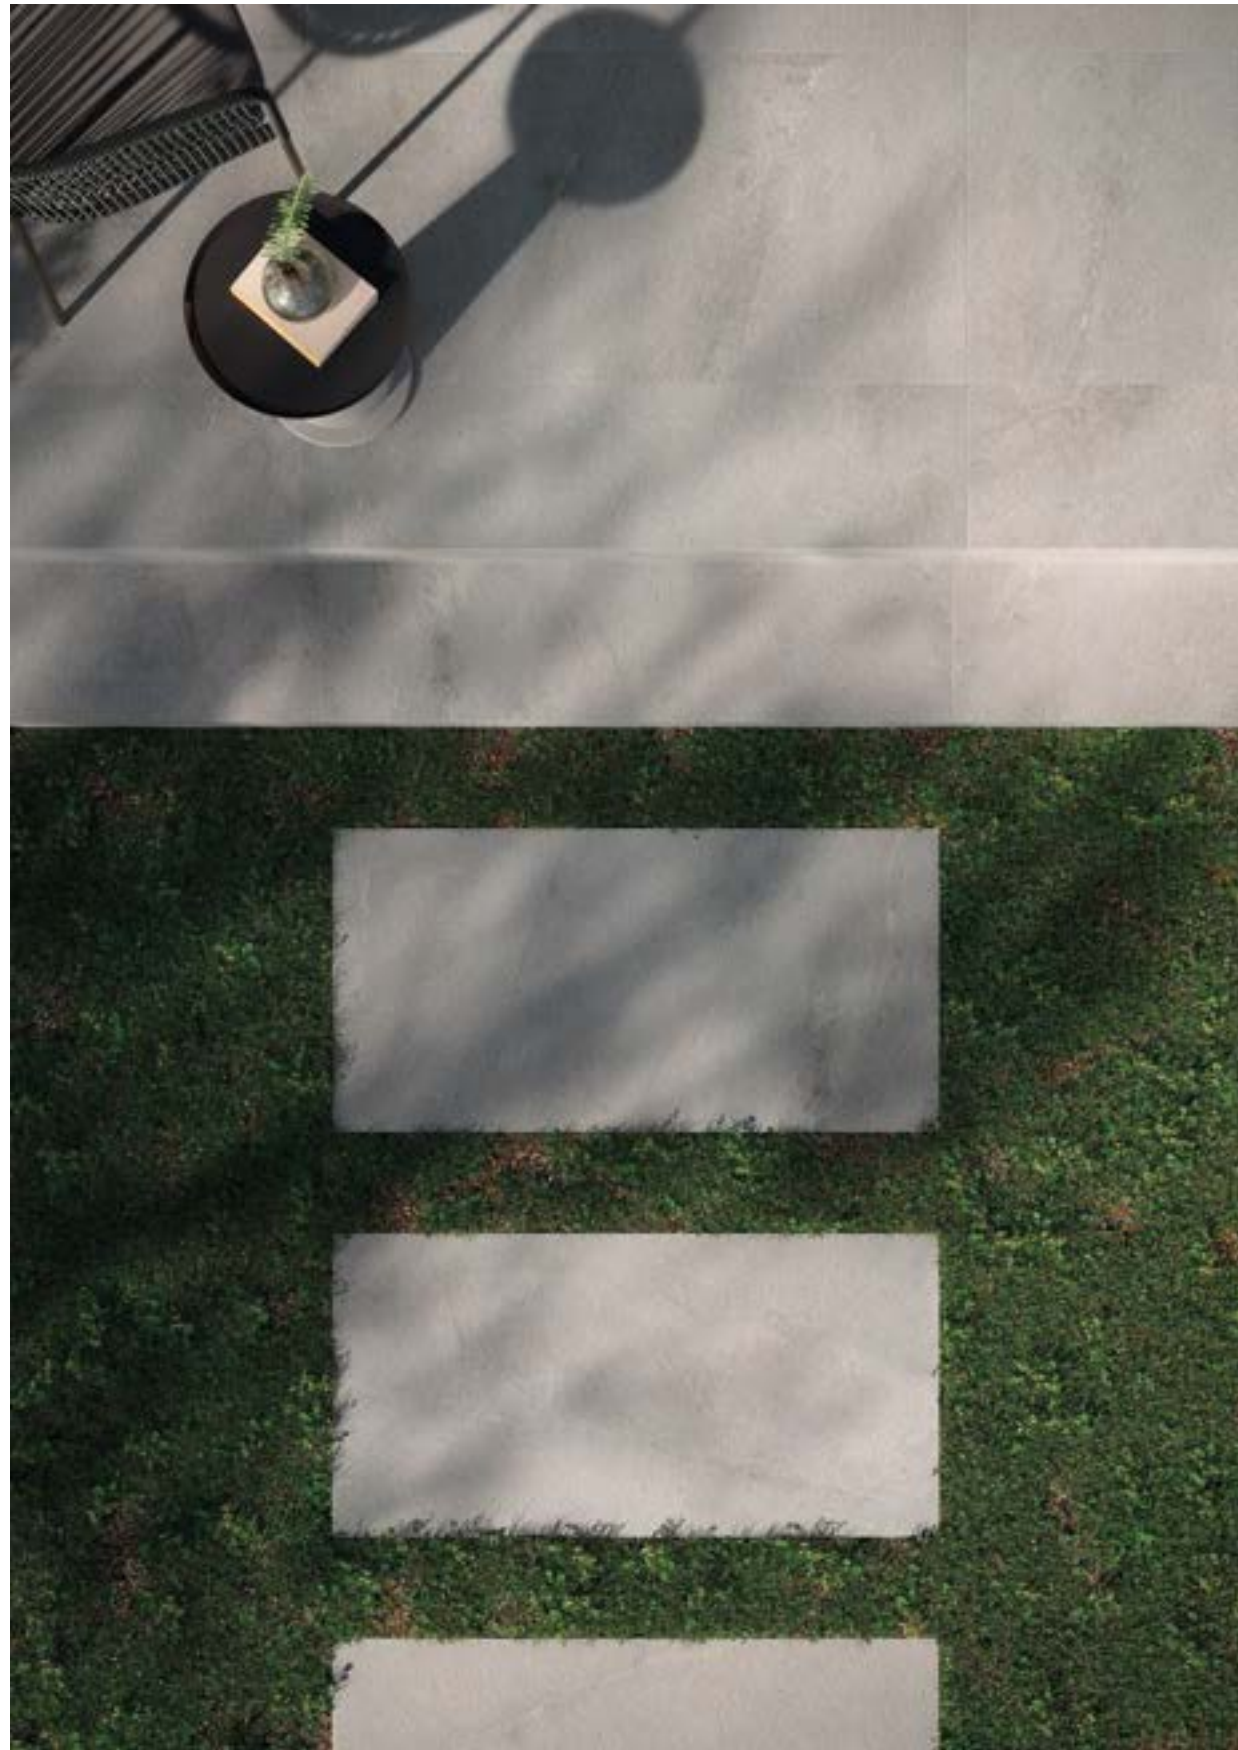

Collection: Native Stone | Colors: Mineral Black, Mystic Grey

Collection: Native Stone | Color: Dusky Greige

Collection: Native Stone | Color: Dusky Greige

Collection: Native Stone | Color: Mystic Grey

Collection: Native Stone | Color: Mystic Grey