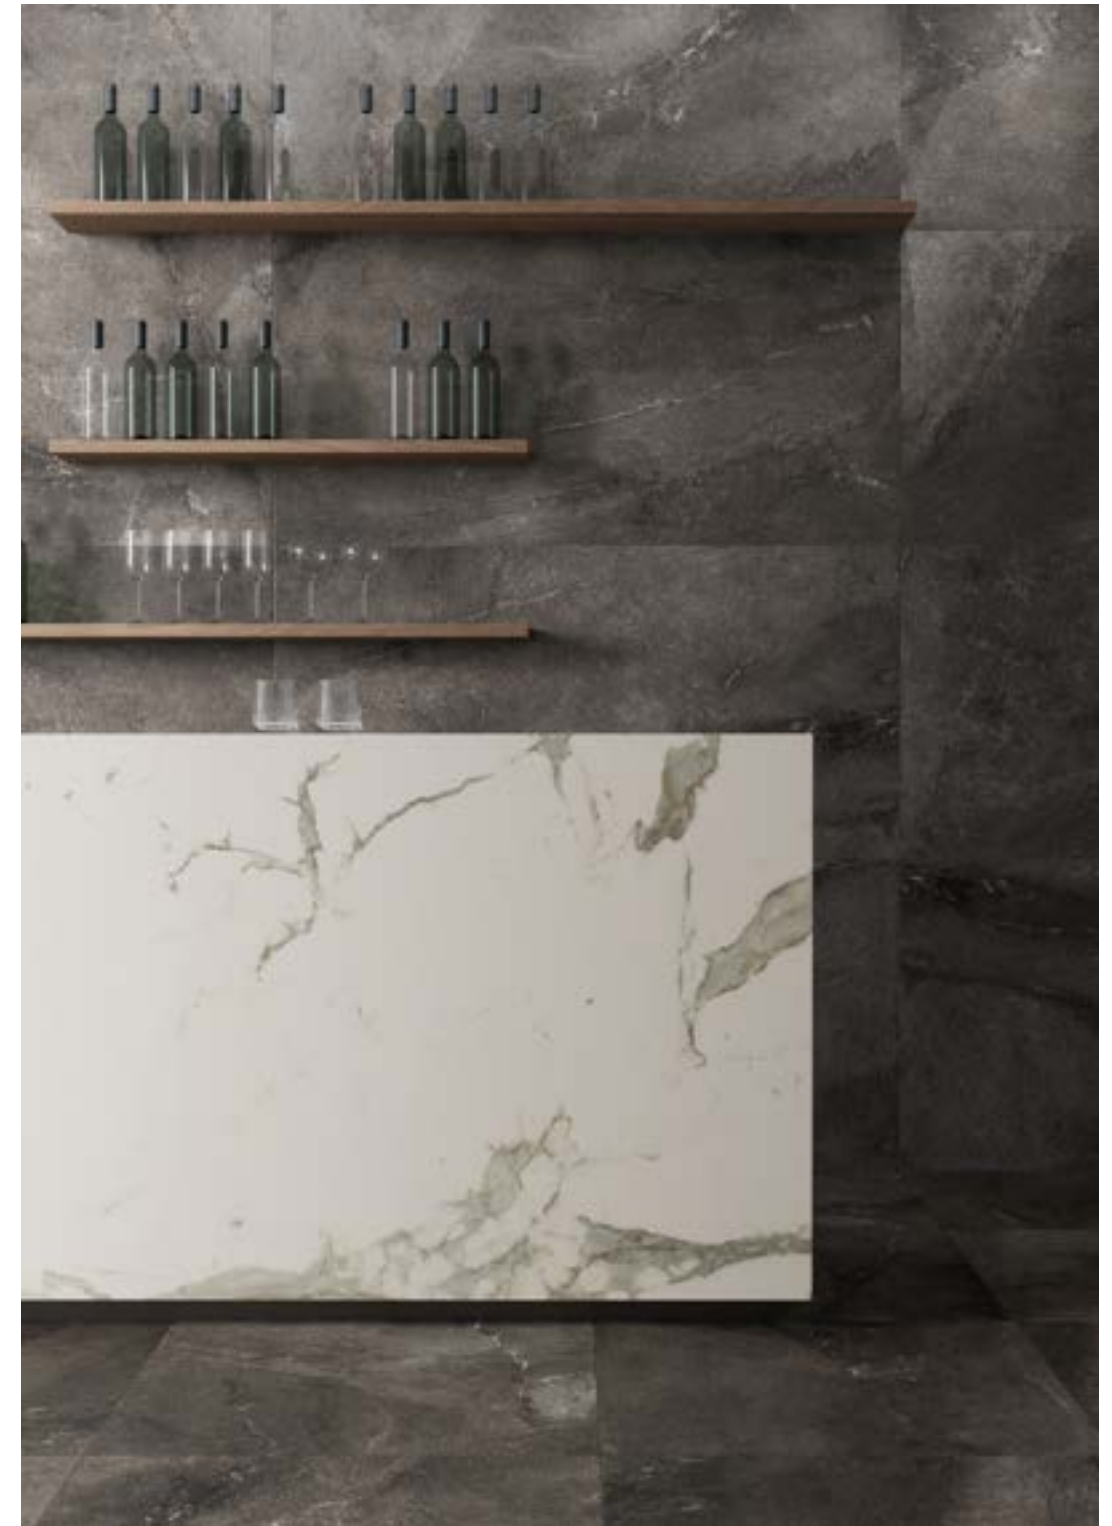

Collection: Native Stone | Colors: Mineral Black, Mystic Grey

Collection: Native Stone | Color: Dusky Greige

Collection: Native Stone | Color: Dusky Greige

Collection: Native Stone | Color: Mystic Grey

Collection: Native Stone | Color: Mystic Grey

Collection: Native Stone | Colors: Dusky Greige, Cloudy White

Collection: Native Stone | Colors: Mineral Black, Cloudy White

Collection Summary.

Colors

Alver
Beige*

Authentic
Brown

Cloudy
White

Dusky
Greige*